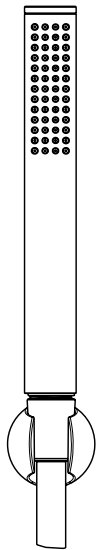

Ideal Standard

BATH-SHOWER MIXERS

Ceraline

Article-No.: BC270AA

Exposed bath&shower mixer w/h accessories

Ceraline exposed bath & shower mixer with automatic diverter and 38 mm ceramic cartridge FirmaFlow with hot water limiter. Using: Metal handle with red and blue colour indication, Check valve, Standard S-Connections with Noise reducers and Cache aerator. With accessories: stick hand spray 1-functional, wall bracket and shower hose.

Colour: AA - Chrome

More product details:

Type:	With Automatic diverter
Mounting:	Exposed
Operation Type:	Single lever
Style:	Contemporary
Accreditations:	DIN EN 817, DIN 4109 Gruppe 1
Operation Pressure (bar):	3
Net Weight (kg):	2,455
Material:	Chrome plated brass
Depth (mm):	187
Packaging Elements:	Mixer + Accessories
Certificate Number:	EN 817