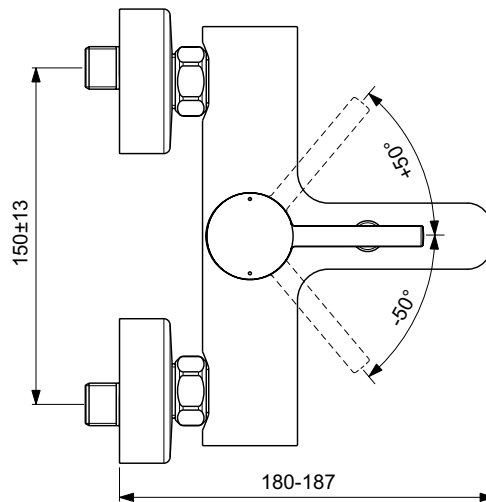

Ideal Standard

BATH-SHOWER MIXERS

Ceraline

Article-No.: BC270AA

Exposed bath&shower mixer w/h accessories

Ceraline exposed bath & shower mixer with automatic diverter and 38 mm ceramic cartridge FirmaFlow with hot water limiter. Using: Metal handle with red and blue colour indication, Check valve, Standard S-Connections with Noise reducers and Cache aerator. With accessories: stick hand spray 1-functional, wall bracket and shower hose.

Colour: AA - Chrome

More product details:

Type:	With Automatic diverter
Mounting:	Exposed
Operation Type:	Single lever
Style:	Contemporary
Accreditations:	DIN EN 817, DIN 4109 Gruppe 1
Operation Pressure (bar):	3
Net Weight (kg):	2,455
Material:	Chrome plated brass
Depth (mm):	187
Packaging Elements:	Mixer + Accessories
Certificate Number:	EN 817