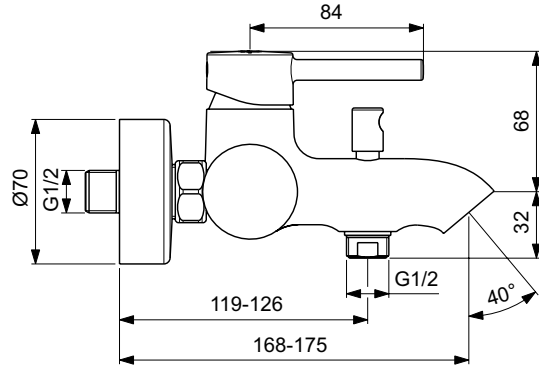

Ideal Standard

BATH-SHOWER MIXERS

Ceraline

Article-No.: BC270AA

Exposed bath&shower mixer w/h accessories

Ceraline exposed bath & shower mixer with automatic diverter and 38 mm ceramic cartridge FirmaFlow with hot water limiter. Using: Metal handle with red and blue colour indication, Check valve, Standard S-Connections with Noise reducers and Cache aerator. With accessories: stick hand spray 1-functional, wall bracket and shower hose.

Colour: AA - Chrome

More product details:

Type:	With Automatic diverter
Mounting:	Exposed
Operation Type:	Single lever
Style:	Contemporary
Accreditations:	DIN EN 817, DIN 4109 Gruppe 1
Operation Pressure (bar):	3
Net Weight (kg):	2,455
Material:	Chrome plated brass
Depth (mm):	187
Packaging Elements:	Mixer + Accessories
Certificate Number:	EN 817